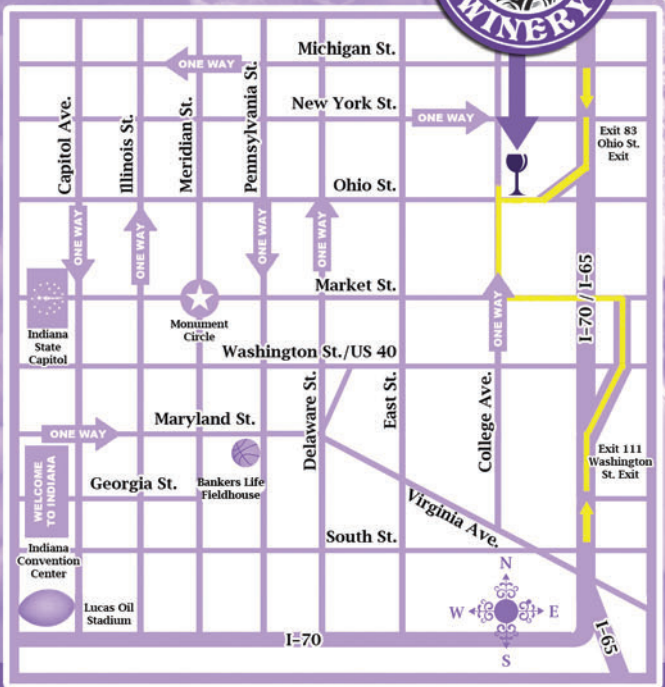

EASLEY WINERY

Discover a great wine.

DOWNTOWN
INDIANAPOLIS
SINCE 1974

WINE TASTINGS & SALES 7 DAYS A WEEK
WEEKEND WINERY TOURS

M-F 11AM-6PM
SAT 11AM-6PM
SUN 12PM-4PM

205 N. COLLEGE AVENUE
INDIANAPOLIS, IN 46202
(317) 636-4516

EASLEYWINERY.COM

EASLEY ENTERPRISES, INC. INDIANAPOLIS, IN

Reggae Wines.

EASLEY WINERY
Great Wines are Meant to be Shared.
EASLEYWINERY.COM

**WINE TASTINGS & SALES 7 DAYS A WEEK
WEEKEND WINERY TOURS**

**FREE PARKING
GIFT SHOP
BEER & WINE SUPPLIES**

EASLEY WINERY IS LOCATED IN THE COLE-NOBLE COMMERCIAL ARTS DISTRICT, ONE HALF-MILE EAST OF MONUMENT CIRCLE IN DOWNTOWN INDIANAPOLIS. THE CORNER OF OHIO STREET AND N. COLLEGE AVENUE

EASLEY ENTERPRISES, INC. INDIANAPOLIS, IN